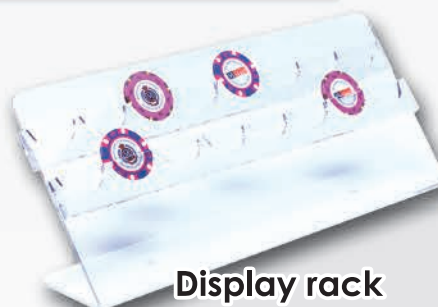

UV light (w/cable)

Chip case w/lid
(For 39~43mm chip, Stackable)

Handy LED UV Light
(Rechargeable)

Plaque case
Large (For 108 × 75mm)
Medium (For 82 × 57mm)
Small (For 68 × 48mm)

Transparent plastic carrying case
Accommodates 8 × 100 chip trays
Accommodates 10 × 100 chip trays

Security cash box with 2 locks

Float tray 12 tube / 15tube

Roulette win marker

Front side

Back side

Baccarat marker

Table brush

Display rack for value chip cover

Value chip display rack (Tree style)

Matsui Premium Playing Cards
(Embossed Finish)

Matsui Standard Playing Cards
(Smooth Finish)

Teflon ball - Gloss

S size - 19.0mm , M size - 20.5mm
L size - 22.0mm , LL size - 25.5mm

Teflon ball - Matt

S size - 19.0mm , M size - 20.5mm
L size - 22.0mm , LL size - 25.5mm

Resin Ball - Ivory Color

S size - 18.0mm , M size - 21.0mm
L size - 23.0mm , LL size - 25.0mm