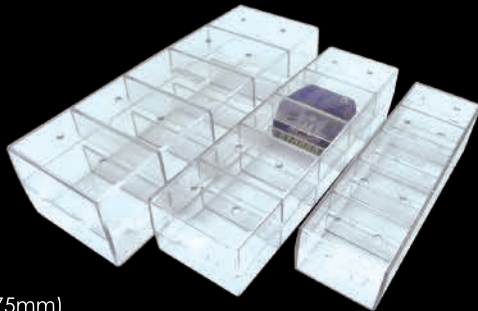

Accessories

Matsui Gaming can also provide a wide range of casino accessories. We are happy to support you in all your requirements. Please contact your nearest sales office for more details..

Roulette value chip cover with 2locks
(Left / Right hand is available)

UV light (w/cable)

Chip case w/lid
(For 39~43mm chip, Stackable)

Handy LED UV Light
(Rechargeable)

Plaque case
Large (For 108 × 75mm)
Medium (For 82 × 57mm)
Small (For 68 × 48mm)

Transparent plastic carrying case
Accommodates 8 × 100 chip trays
Accommodates 10 × 100 chip trays

Security cash box with 2 locks

Float tray 12 tube / 15tube

Roulette win marker

Front side

Back side

Baccarat marker

Table brush

Display rack for value chip cover

Value chip display rack (Tree style)

Matsui Premium Playing Cards
(Embossed Finish)

Matsui Standard Playing Cards
(Smooth Finish)

Teflon ball - Gloss

S size - 19.0mm , M size - 20.5mm
L size - 22.0mm , LL size - 25.5mm