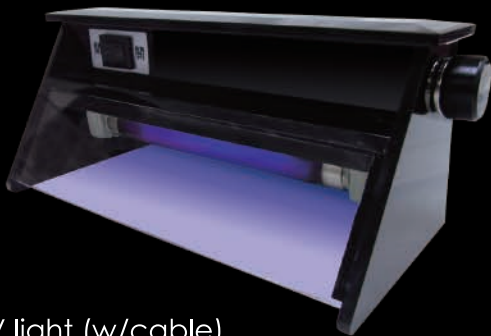

Accessories

Matsui Gaming can also provide a wide range of casino accessories. We are happy to support you in all your requirements. Please contact your nearest sales office for more details..

Roulette value chip cover with 2locks
(Left / Right hand is available)

UV light (w/cable)

Chip case w/lid
(For 39~43mm chip, Stackable)

Handy LED UV Light
(Rechargeable)

Plaque case
Large (For 108 × 75mm)
Medium (For 82 × 57mm)
Small (For 68 × 48mm)

Transparent plastic carrying case
Accommodates 8 × 100 chip trays
Accommodates 10 × 100 chip trays

Security cash box with 2 locks

Float tray 12 tube / 15tube

Roulette win marker

Front side

Back side

Baccarat marker

Table brush

Display rack for value chip cover