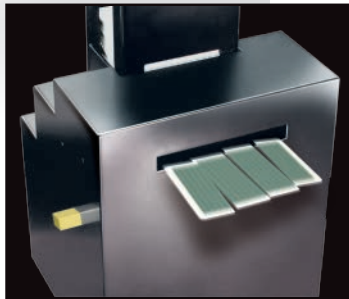

Card Shredder

Will shred all known paper/plastic playing cards.
Bent cards are not a problem!

The machine is automatically stopped by a sensor when all cards are shredded.

MA-5
for PLASTIC & PAPER playing cards

MA-6
for PAPER playing cards

MATSUI CARD SHREDDER

The MATSUI playing cards disposal solution.

MA-5

MA-6

Designed for back room use, the powerful MA-5 can shred over 20 decks per minute and the MA-6 can easily shred over 30 decks per minute ensuring all used cards are thoroughly disposed of while saving valuable hours in the process.

The new automatic sensor sets the motor into standby mode when all cards in the tower have been shredded which ensures safety and durability.

Specifications

Dimension	W195xD185xH655mm	Power Consumption	90W
Gross Weight ·Material	13.7kg·ABS Resin and Steel	Voltage	210-240V
AC Main Lead	2800mm Length	Frequency	50/60Hz
Cutting Speed	20(MA-5)/30(MA-6)Decks per minute	Colour	Black
CUT	4(MA-5)/6(MA-6)pcs	Accessories	Allen Wrench x 3, Fuse x 1, AC cord x 1