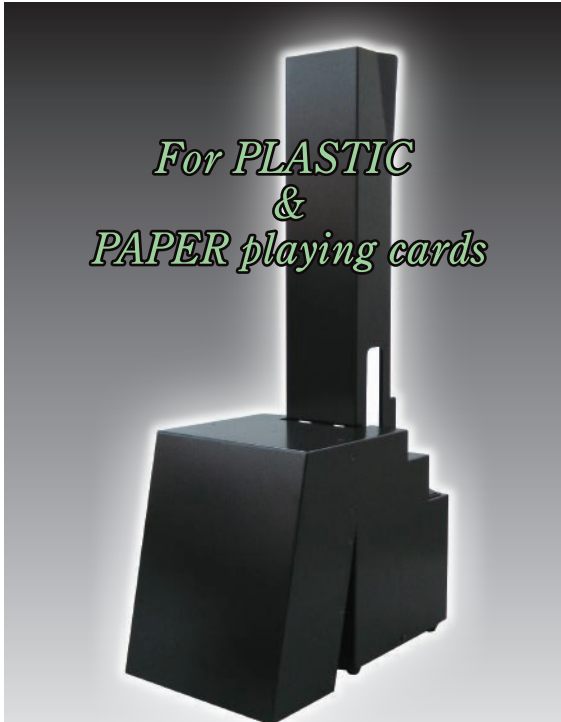

Card Shredder

Will shred all known paper/plastic playing cards.
Bent cards are not a problem!

The machine is automatically stopped by a sensor when all cards are shredded.

MA-5
for PLASTIC & PAPER playing cards

MA-6
for PAPER playing cards

MATSUI CARD SHREDDER

The MATSUI playing cards disposal solution.

MA-5

MA-6

Designed for back room use, the powerful MA-5 can shred over 20 decks per minute and the MA-6 can easily shred over 30 decks per minute ensuring all used cards are thoroughly disposed of while saving valuable hours in the process.

The new automatic sensor sets the motor into standby mode when all cards in the tower have been shredded which ensures safety and durability.

Specifications

Dimension	W195xD185xH655mm	Power Consumption	90W
Gross Weight ·Material	13.7kg·ABS Resin and Steel	Voltage	210-240V
AC Main Lead	2800mm Length	Frequency	50/60Hz
Cutting Speed	20(MA-5)/30(MA-6)Decks per minute	Colour	Black
CUT	4(MA-5)/6(MA-6)pcs	Accessories	Allen Wrench x 3, Fuse x 1, AC cord x 1