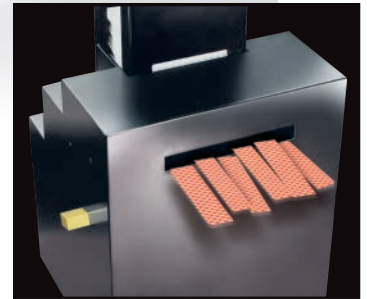

Card Shredder

Will shred all known paper/plastic playing cards.
Bent cards are not a problem!

The machine is automatically stopped by a sensor when all cards are shredded.

MA-5
for PLASTIC & PAPER playing cards

MA-6
for PAPER playing cards

MATSUI CARD SHREDDER

The MATSUI playing cards disposal solution.

MA-5

MA-6

Designed for back room use, the powerful MA-5 can shred over 20 decks per minute and the MA-6 can easily shred over 30 decks per minute ensuring all used cards are thoroughly disposed of while saving valuable hours in the process.

The new automatic sensor sets the motor into standby mode when all cards in the tower have been shredded which ensures safety and durability.

Specifications

Dimension	W195xD185xH655mm	Power Consumption	90W
Gross Weight ·Material	13.7kg·ABS Resin and Steel	Voltage	210-240V
AC Main Lead	2800mm Length	Frequency	50/60Hz
Cutting Speed	20(MA-5)/30(MA-6)Decks per minute	Colour	Black
CUT	4(MA-5)/6(MA-6)pcs	Accessories	Allen Wrench x 3, Fuse x 1, AC cord x 1